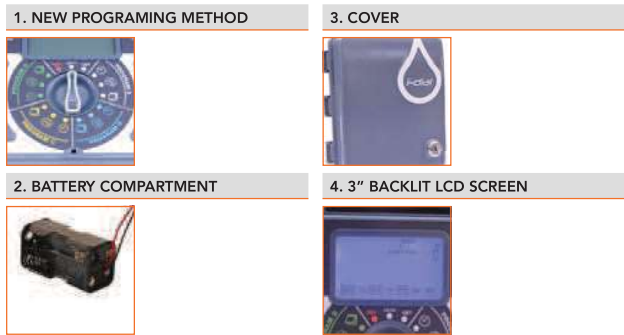

## TECHNICAL CHARACTERISTICS

- 4 – 6 – 8 stations models
- Outdoor Model with Internal Transformer
- Electrical Power Supply: 220 VAC 50Hz
- Electrical Outputs: 24 Volts AC, 1.0 AMP
- 4 independent programs
- 4 independent start times (1 per each program)
- Next start time visualization
- Run Times: 1 min. to 240 min per station
- Watering cycles: from 4 per day up to 1 per week
- Watering Schedule: 7 day calendar with individual day selection, or 1 to 19 day interval watering
- Water Budgeting Mode from 10% to 200%
- Master Valve/Pump 24 VAC outlet can be enabled or disabled by station.
- Power Failure: 2 x 1.5 volt AA alkaline battery permanently maintains programs. (not included)
- Rain Sensor Inlet, programmable per each station
- Freeze-program function (OFF)
- Wide backlit LCD display
- Low-battery function
- Pump Start Relay connection enabled
- Permanent Memory Saves programs during power outages