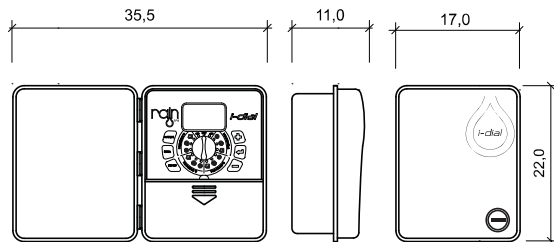

**3** PROGRAM WITH 3 SIMPLE STEPS.

Code	Models	Box Qt.y	Box - cm
200.4083410	I-DIAL 4 24 VOLT 4 ZONES OUTDOOR	4	36x33x32
200.4083610	I-DIAL 6 24 VOLT 6 ZONES OUTDOOR	4	36x33x32
200.4083810	I-DIAL 8 24 VOLT 8 ZONES OUTDOOR	4	36x33x32